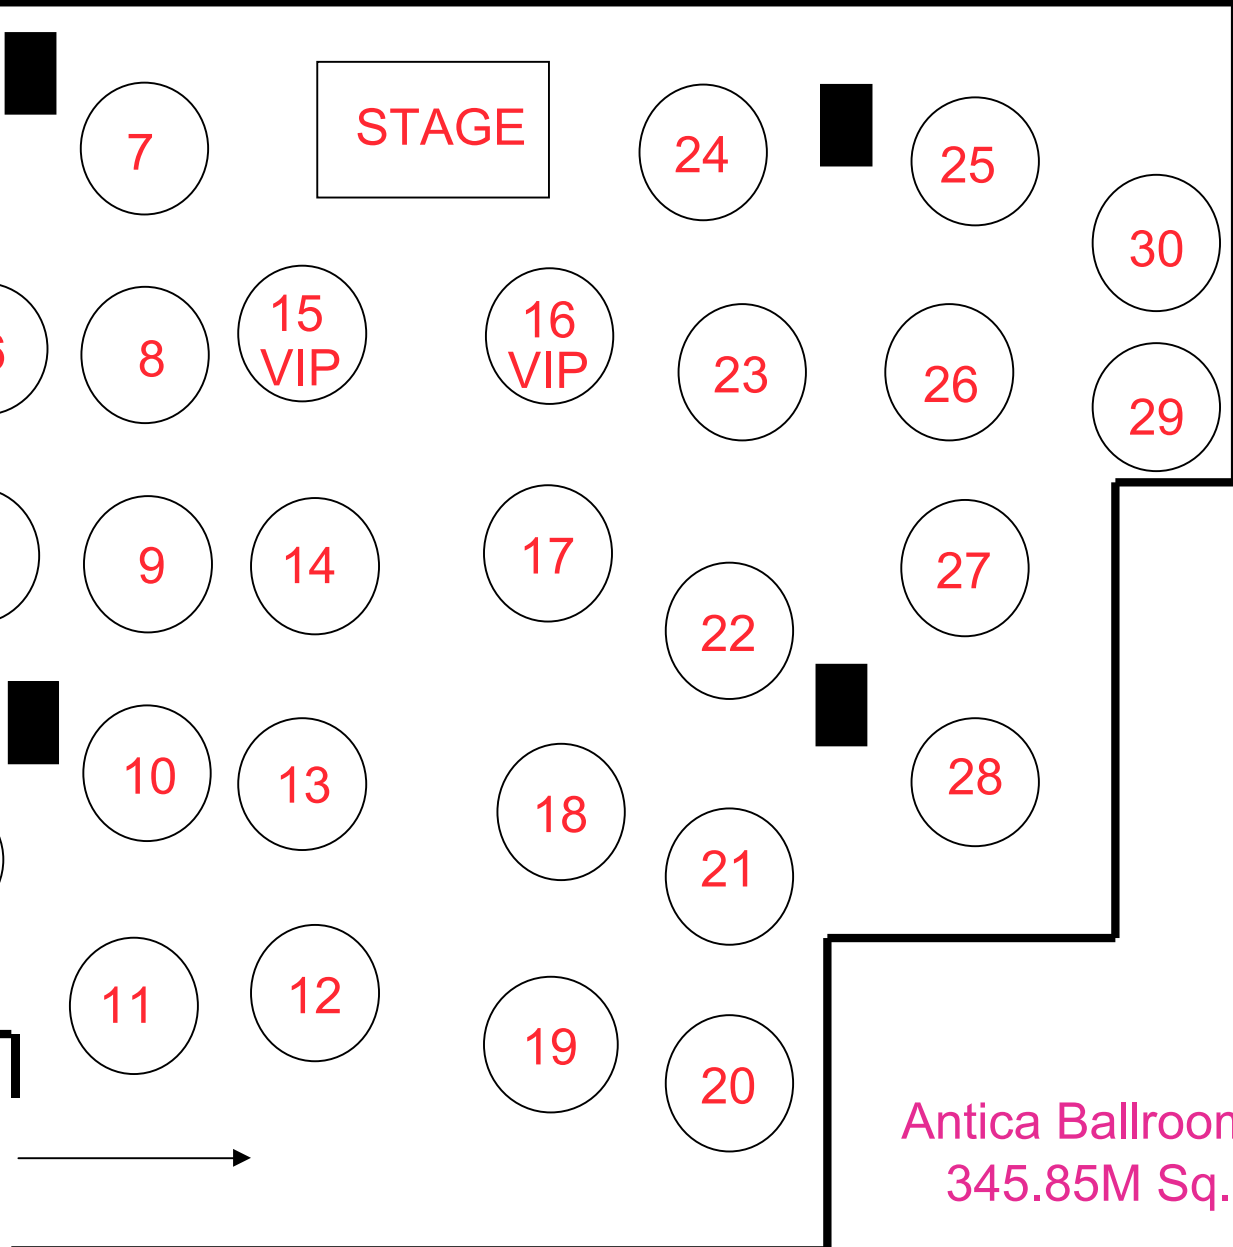

# Tung Lok Classics @ Orchard

SERVICE

STAGE

7

24

25

30

4

6

8

15  
VIP

16  
VIP

23

26

29

3

18

28

1

11

12

19

21

20

ENTRANCE

Antica Ballroom  
345.85M Sq.