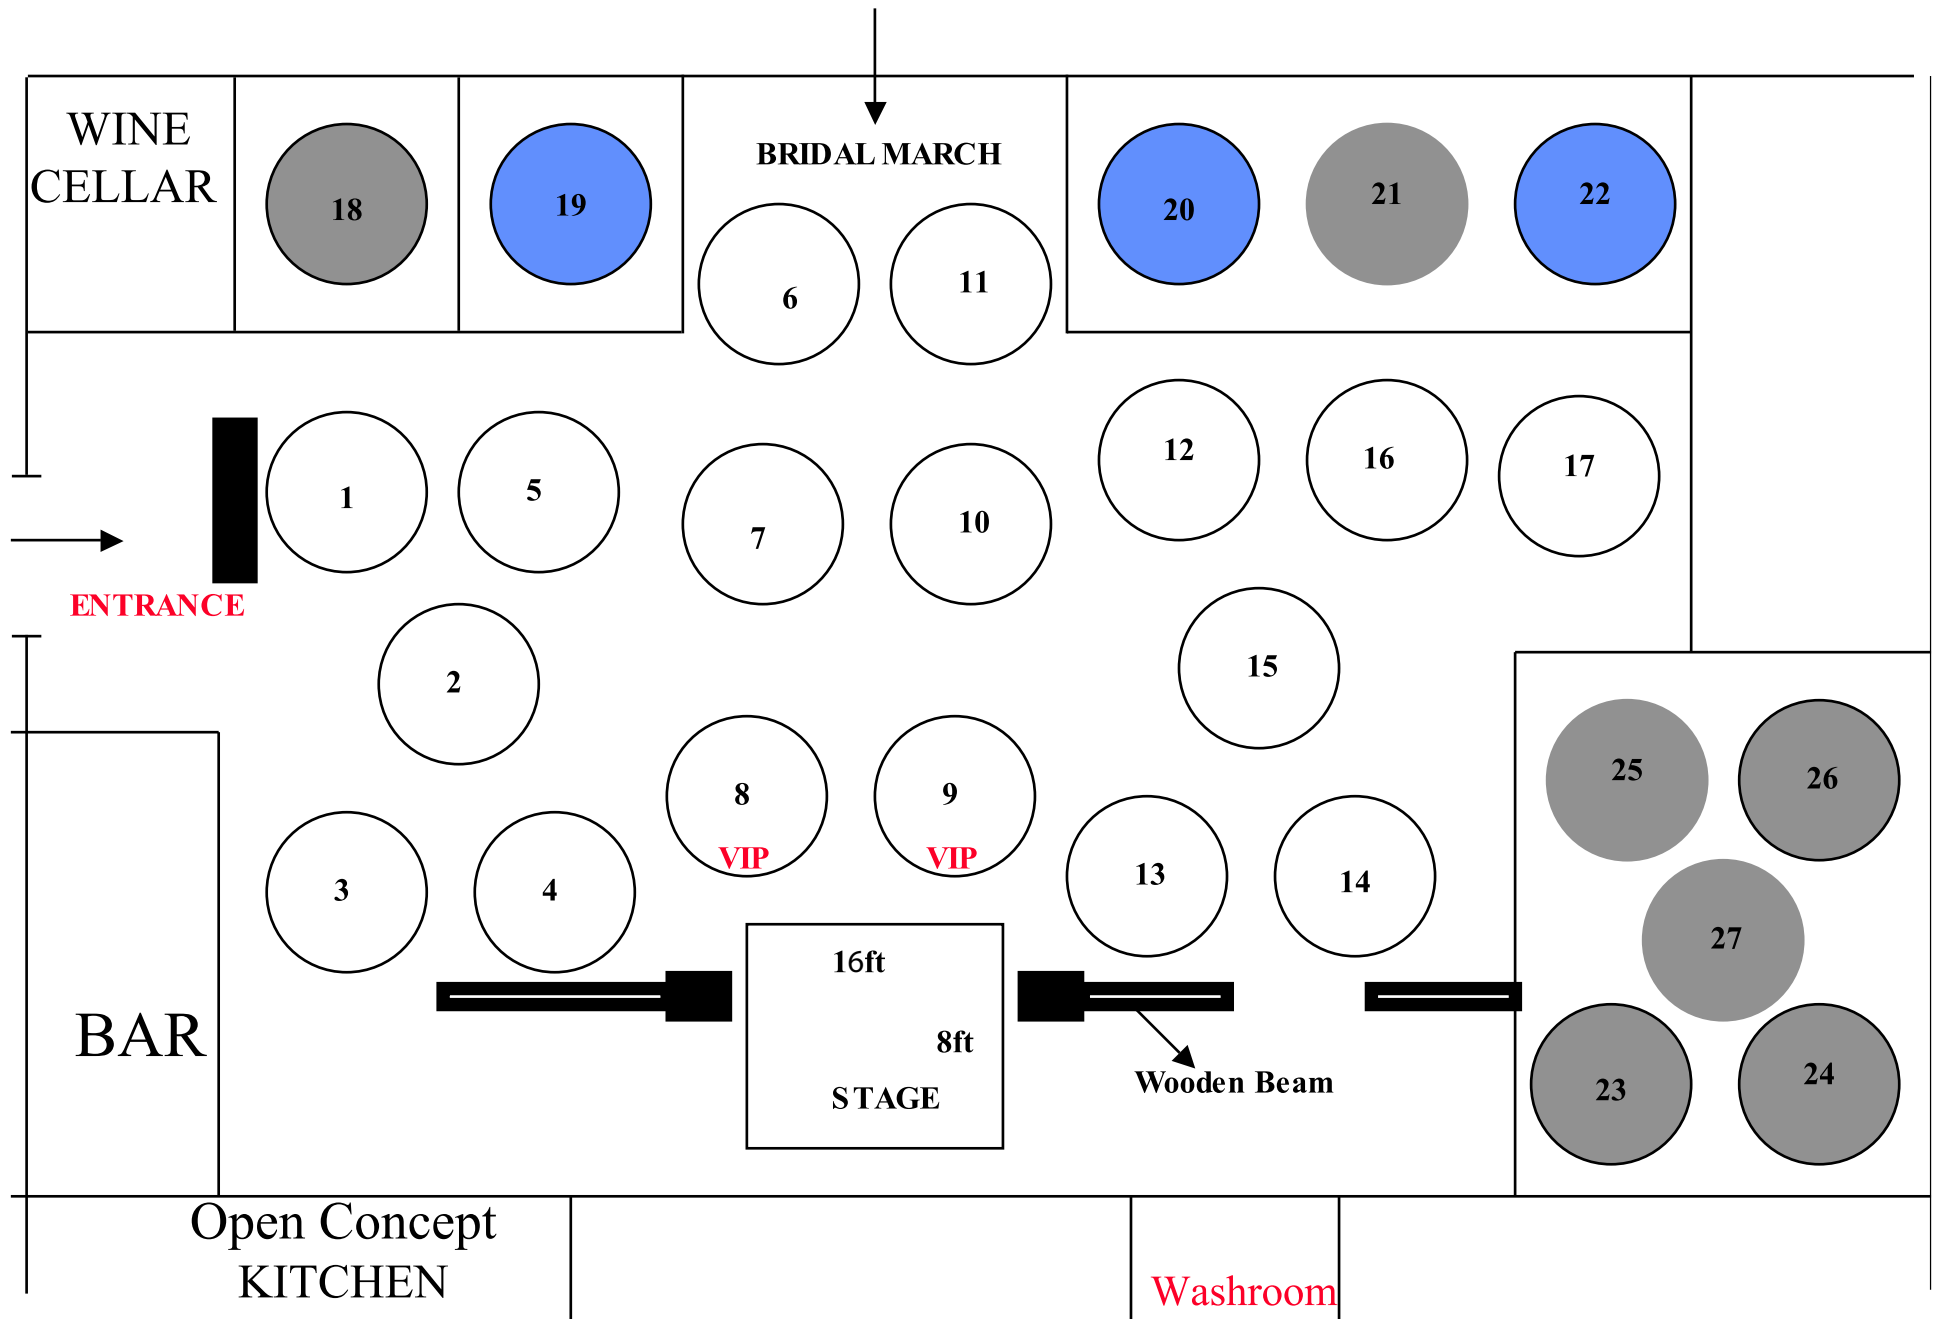

# Tung Lok Classics @ Orchard

SERVICE

STAGE

7

24

25

30

4

6

8

15  
VIP

16  
VIP

23

26

29

3

18

28

1

11

12

19

21

20

ENTRANCE

Antica Ballroom  
345.85M Sq.